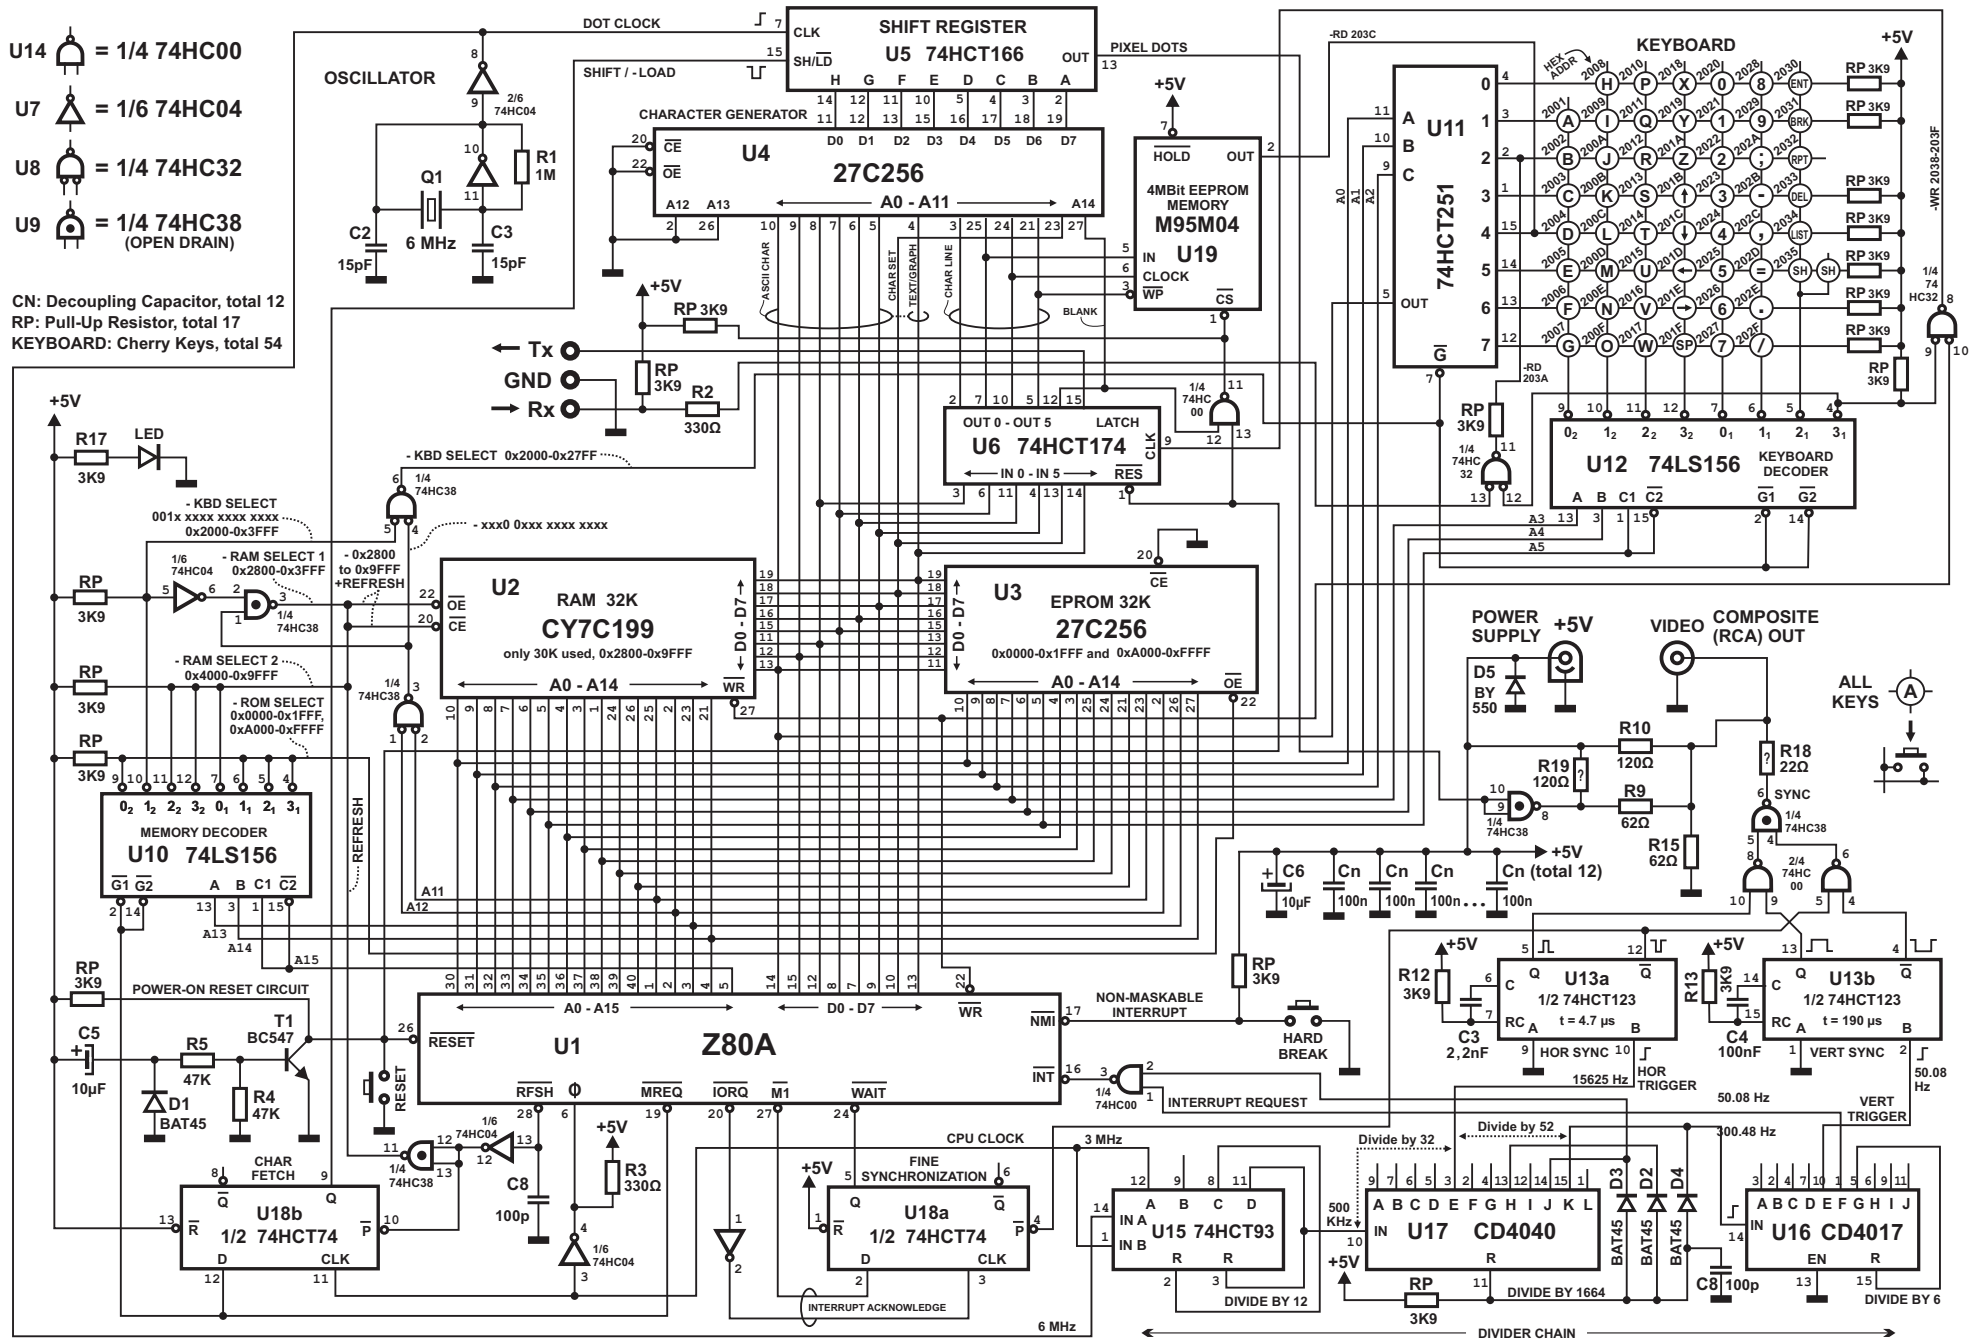

- U14 = 1/4 74HC00
- U7 = 1/6 74HC04
- U8 = 1/4 74HC32
- U9 = 1/4 74HC38 (OPEN DRAIN)

CN: Decoupling Capacitor, total 12  
 RP: Pull-Up Resistor, total 17  
 KEYBOARD: Cherry Keys, total 54

CHAR GEN

I

Q

W

E